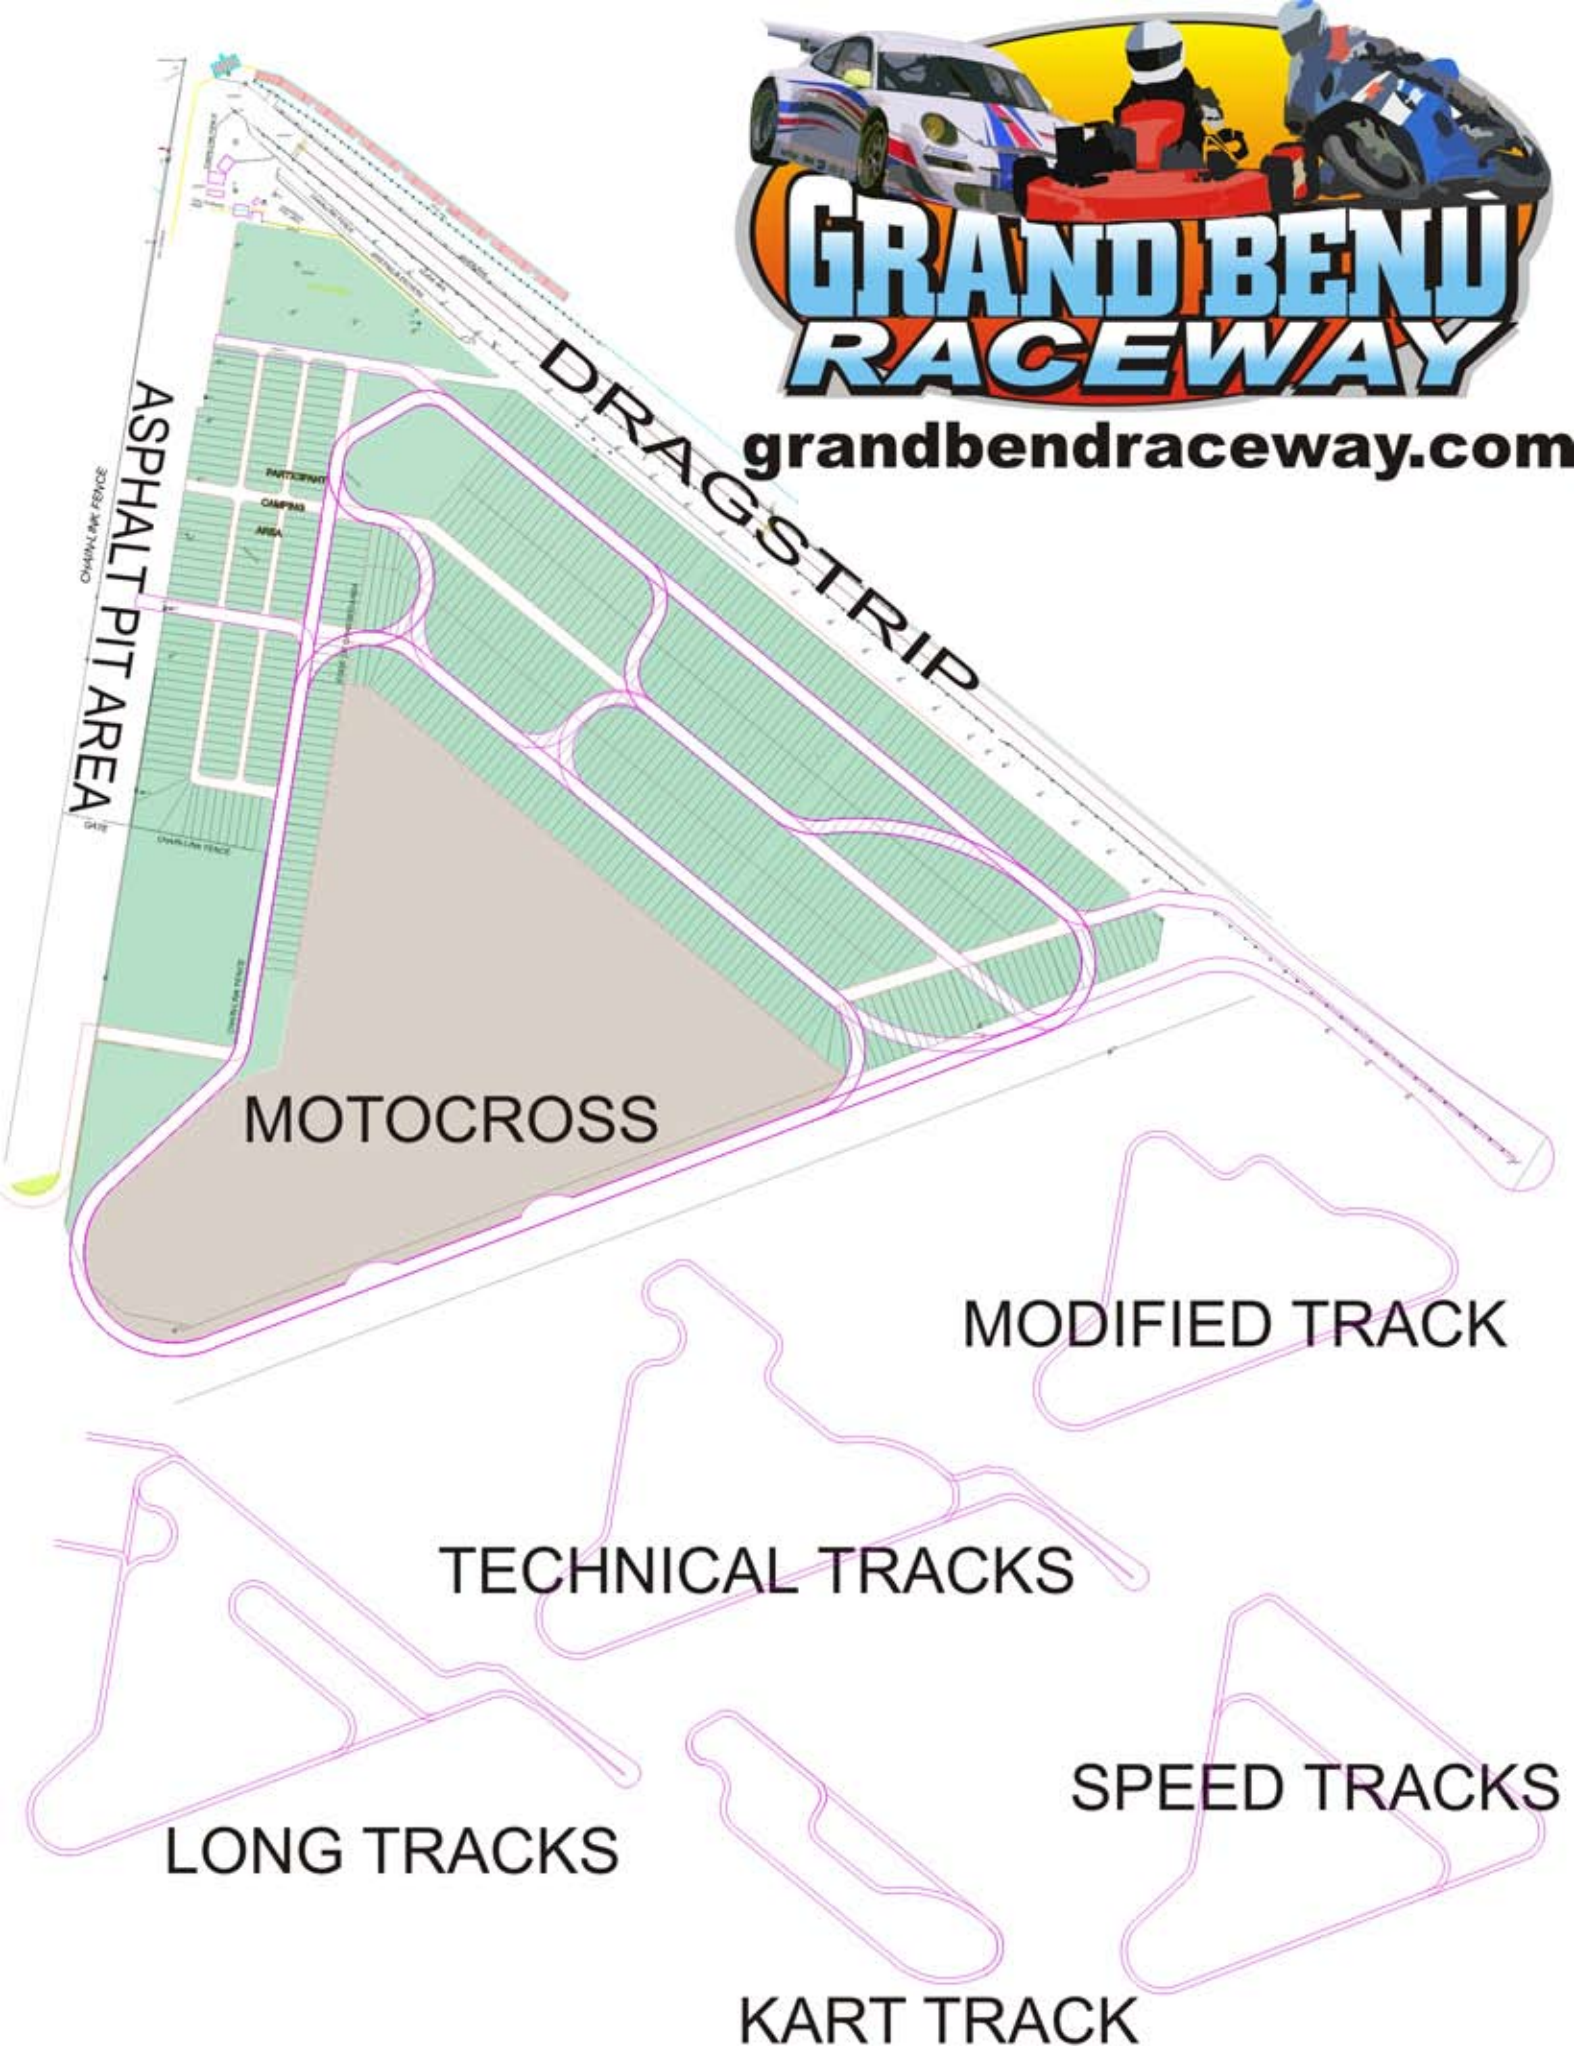

grandbendraceway.com

CHAMPION FENCE
ASPHALT PIT AREA
GATE

DRAG STRIP

MOTOCROSS

MODIFIED TRACK

TECHNICAL TRACKS

SPEED TRACKS

LONG TRACKS

KART TRACK